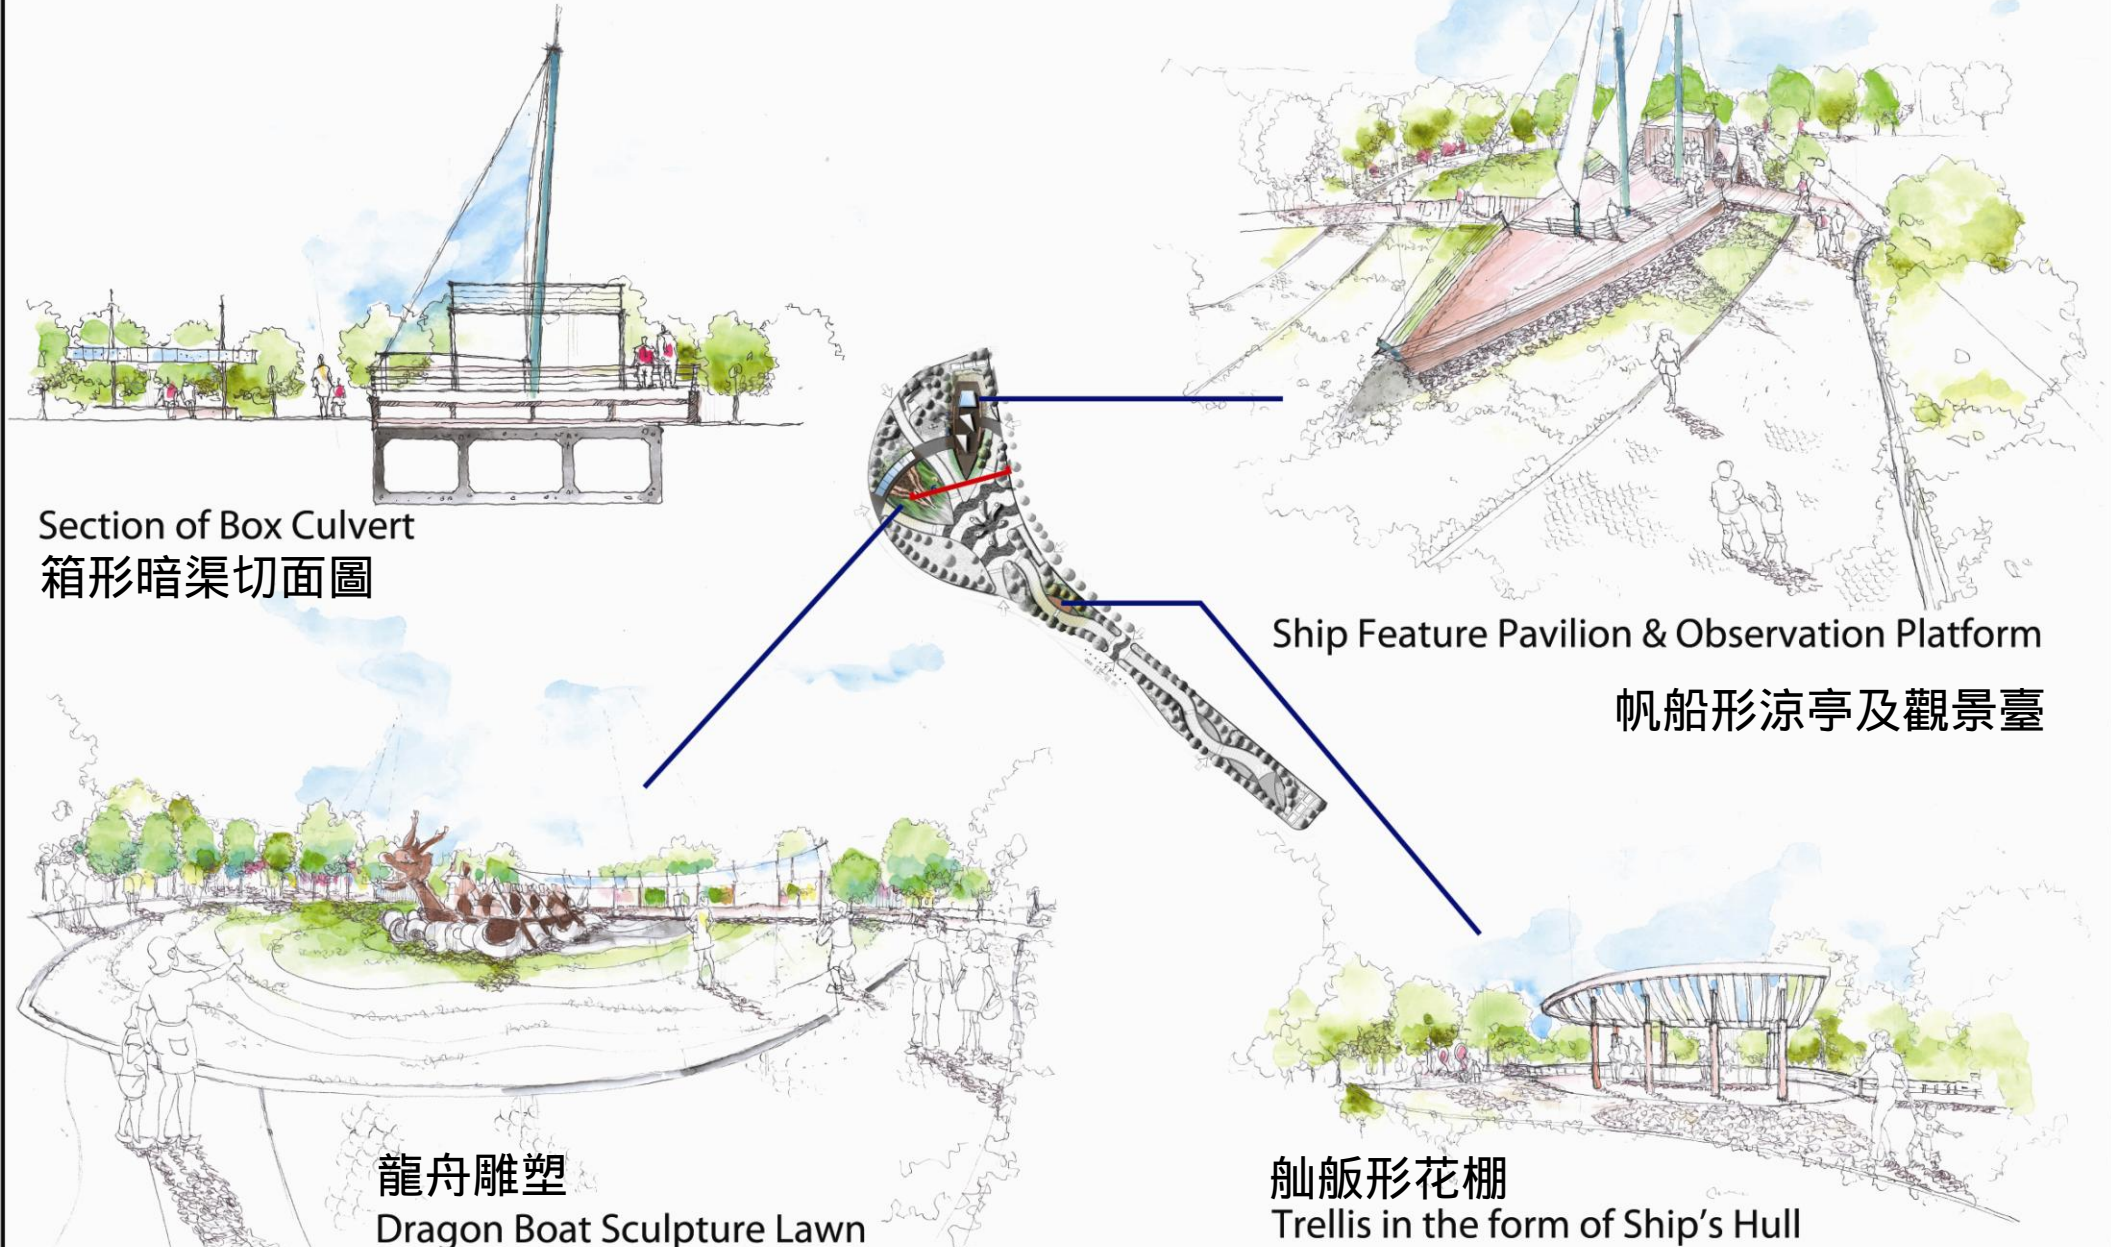

Urban Park - "Sai Kung on Marina"
市鎮公園 - "西貢遊艇停泊公園"

Section of Box Culvert
箱形暗渠切面圖

Ship Feature Pavilion & Observation Platform
帆船形涼亭及觀景臺

龍舟雕塑
Dragon Boat Sculpture Lawn

舢舨形花棚
Trellis in the form of Ship's Hull